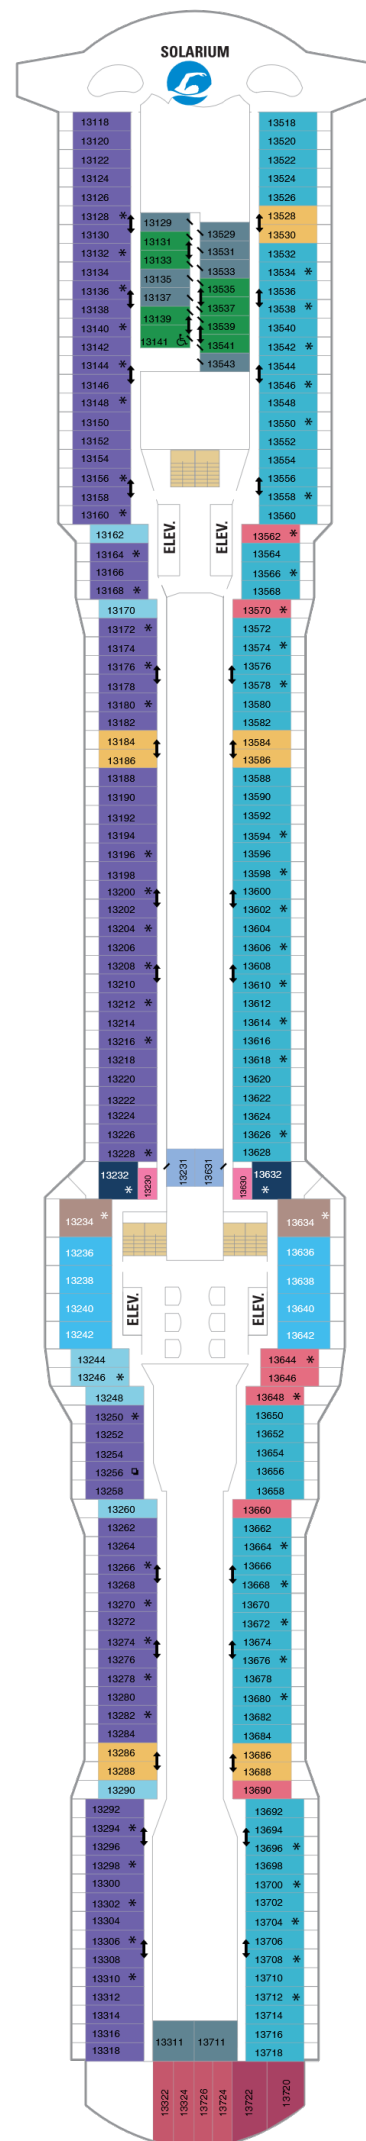

Ovation of the Seas

Deck Thirteen

Royal Suite Class

- **GB** Grand Suite with Large Balcony
- **J1** Junior Suite with Large Balcony
- **JY** Sky Junior Suite

Balcony

- **1G 2G** Ocean View with Large Balcony
- **3G 4G** Ocean View with Large Balcony
- **CB** Connecting Oceanview Balcony
- **1H 2H** Ocean View Balcony
- **3H 4H** Ocean View Balcony
- **4H** Obstructed Ocean View Balcony

Interior

- **CI** Connecting inside cabin
- **2U 4U** Interior with Virtual Balcony
- **CI** Interior w/ Virtual Bal Access
- **2W** Studio Interior