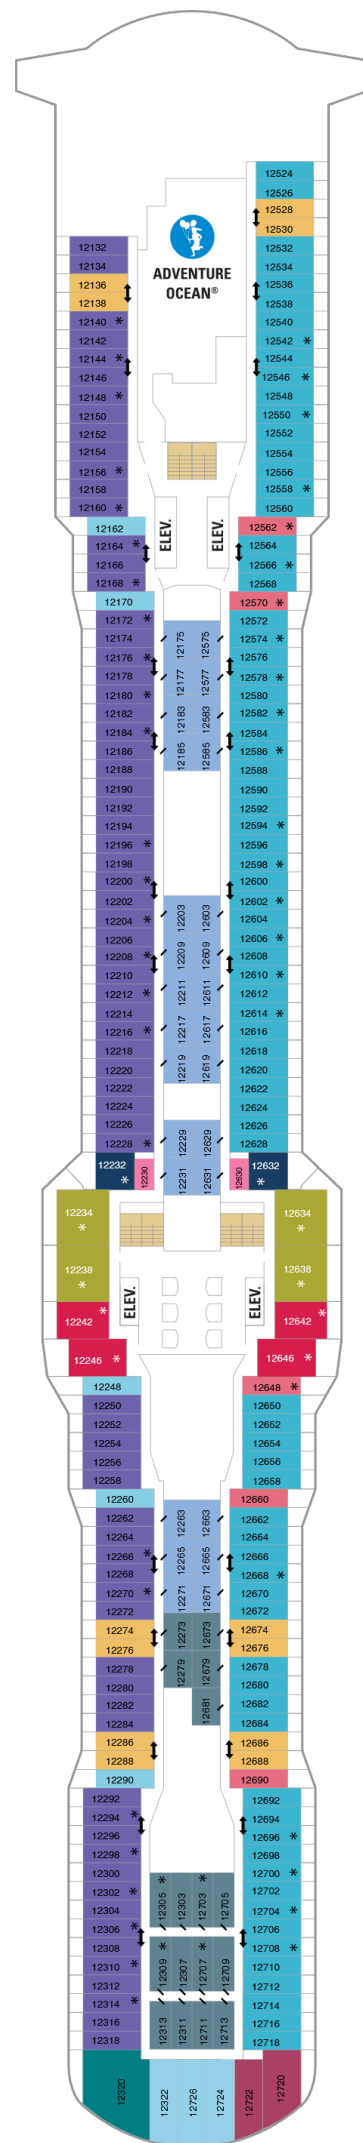

Ovation of the Seas

Deck Twelve

Royal Suite Class

- GS Grand Suite - 1 Bedroom
- J1 Junior Suite with Large Balcon
- JY Sky Junior Suite
- US Ultimate Family Suite
- OS Owner's Suite - 1 Bedroom

Balcony

- 1G 2G Ocean View with Large Balcony
- 4G Connecting Oceanview Balcony
- CB Connecting Oceanview Balcony
- 1H 2H Ocean View Balcony
- 3H 4H Ocean View Balcony

Interior

- 2U 3U Interior with Virtual Balcony
- 2W Studio Interior